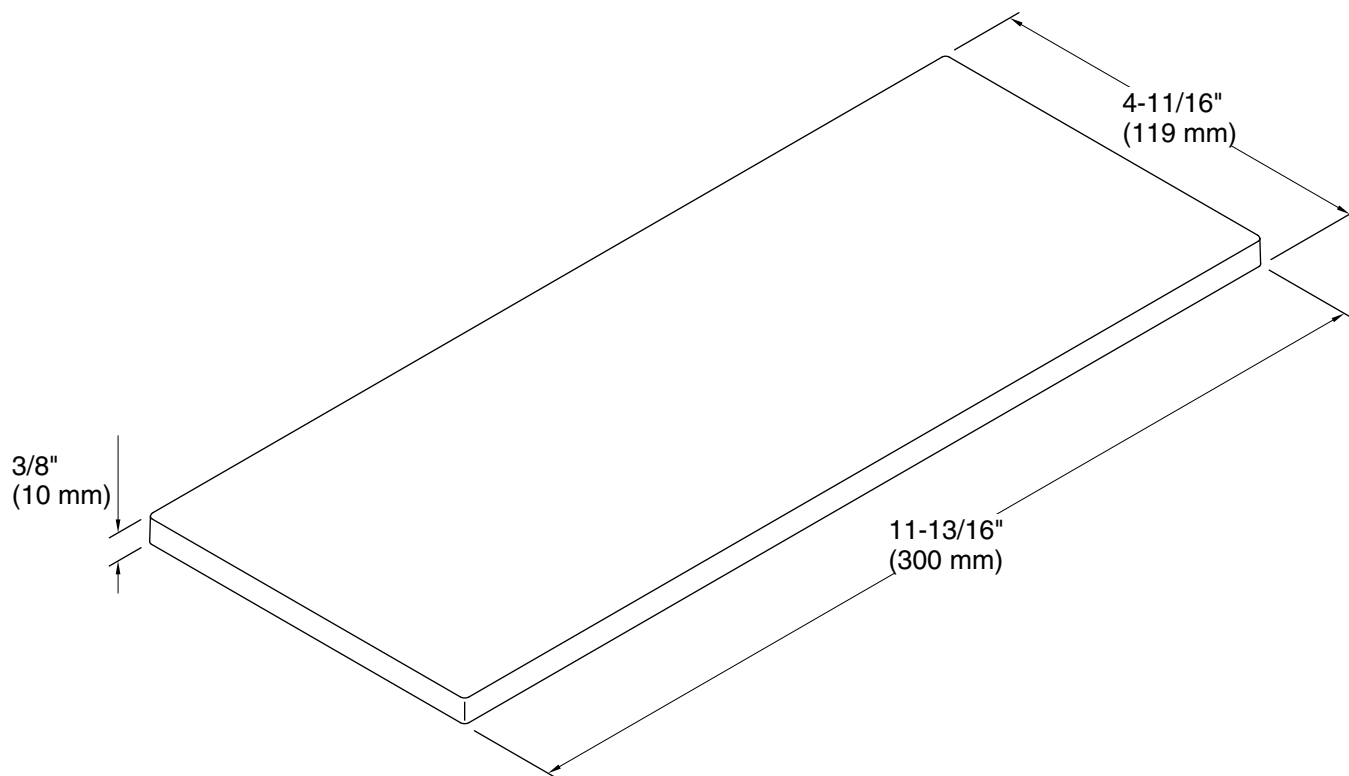

Features

- Flat tray provides wall-mounted shelf storage for bath essentials.
- Fits securely on Draft frames, hotelier, and toilet paper holder (sold separately).
- Pair with other Draft components including trays, containers, and hooks (sold separately).
- Durable composite material.
- Coordinates with other products in the Draft collection.

Color	Code	Description
	0	White
	7	Black Black™

Technical Information

All product dimensions are nominal.

Material: Plastic